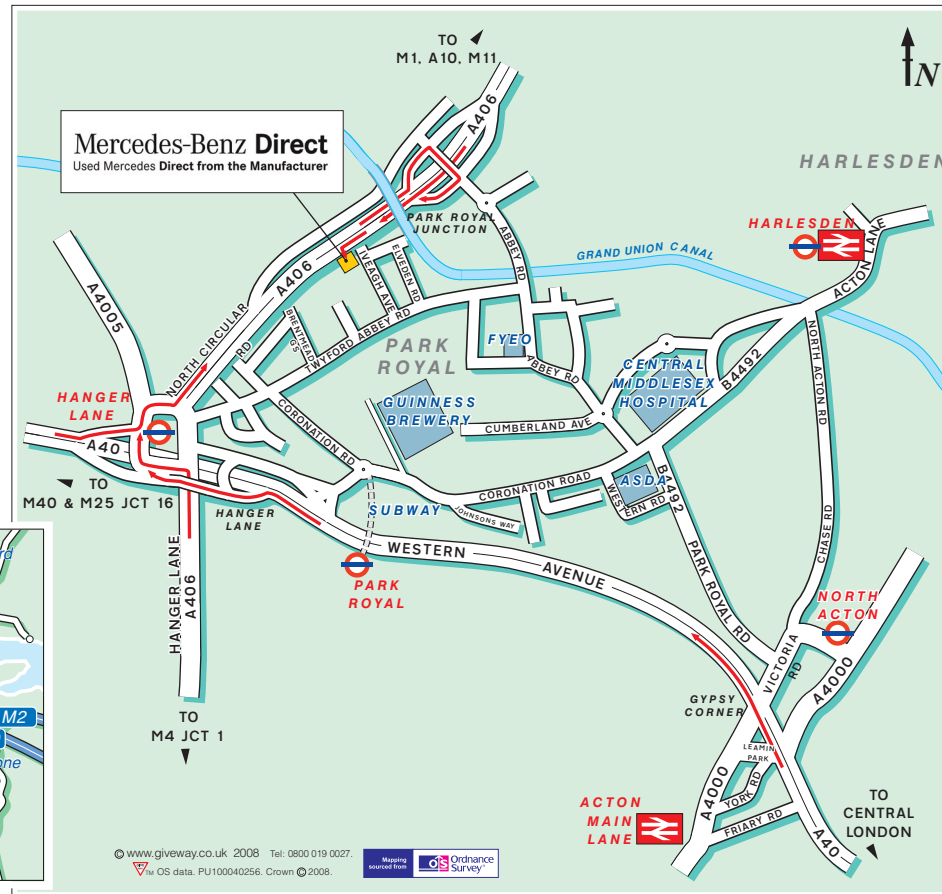

# Mercedes-Benz Direct

Used Mercedes Direct from the Manufacturer

North Circular Road  
Park Royal  
London NW10 7GA

Tel: 0208 900 8850

www.giveway.co.uk 2008 Tel: 0800 019 0027

OS data. PU100040256. Crown © 2008.